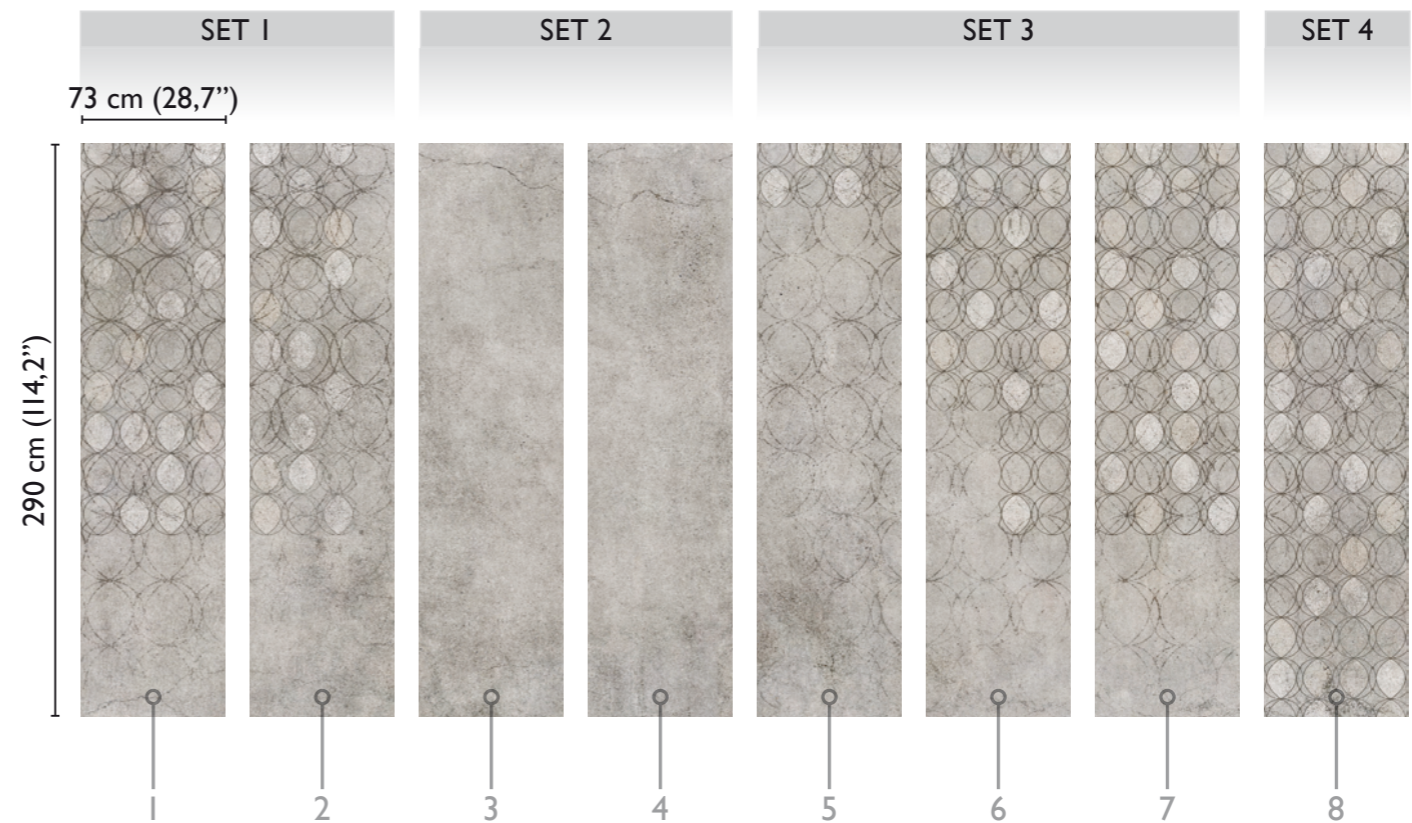

53838-3 anthracite

alternative colours

53838-2 mud

“O” modules

total development

GREY 53838-I

available modules

* Notice
Please note that the width of the modules (rolls) may change on the basis of the support used.
In these examples the module used is the "Natural" one.