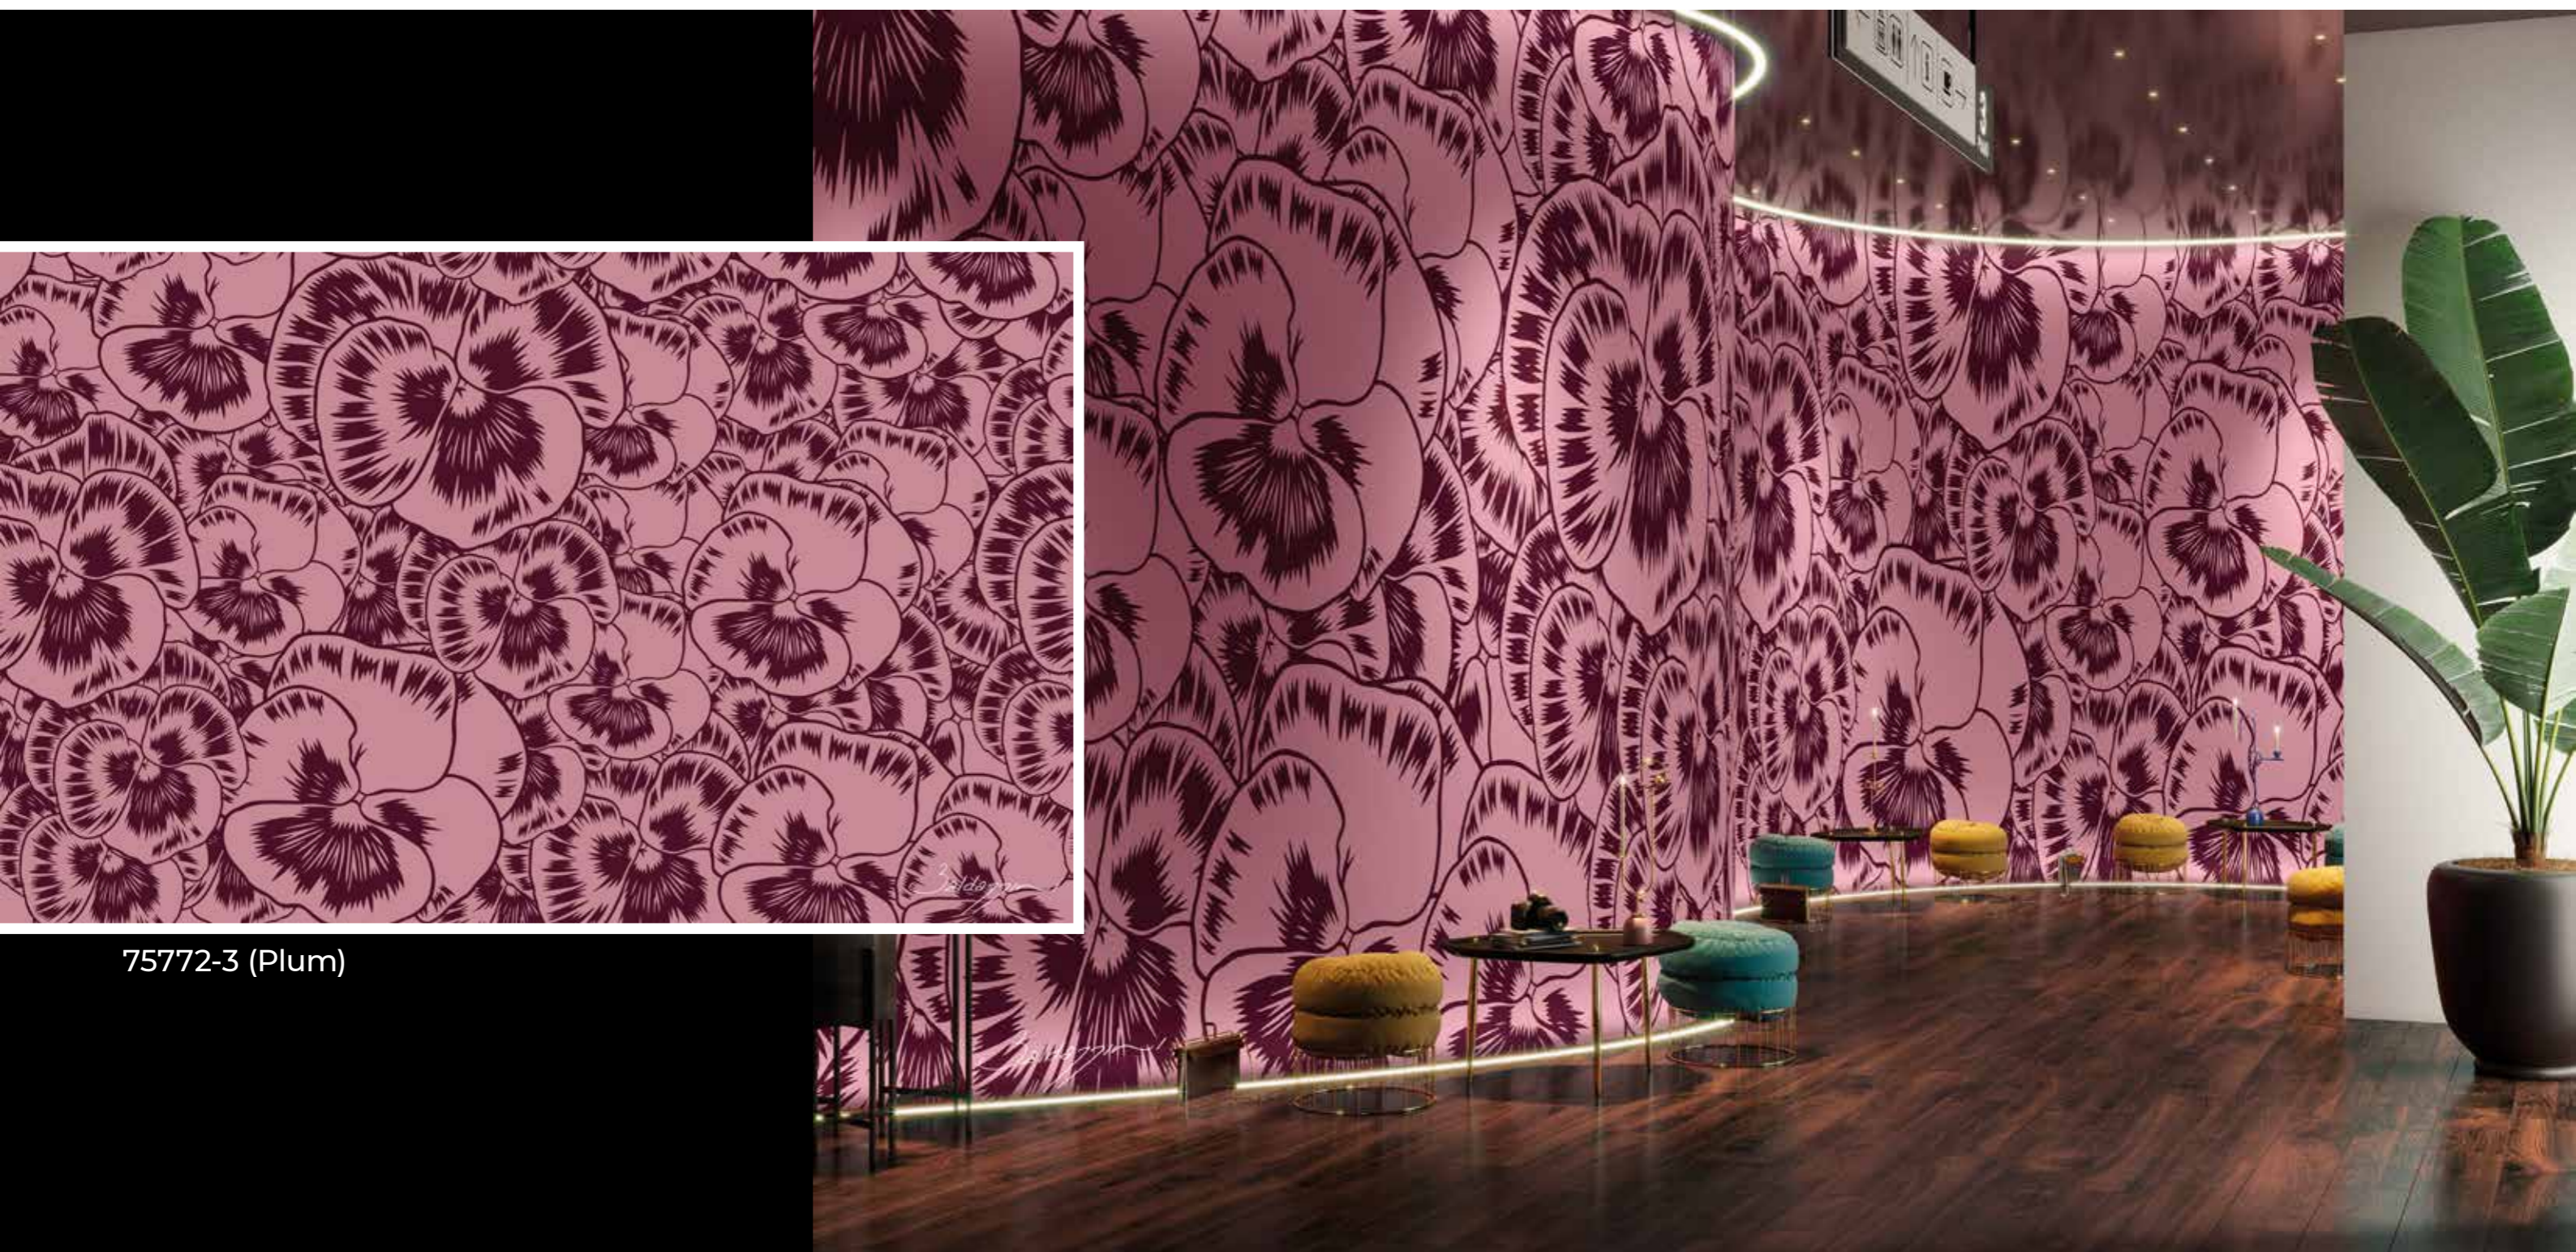

AURORA FLOREALE

3aldaggin

Notice. The size of this graphic is completely customizable, following the specific characteristics of your own project.

75772-3 (Plum)

Nota.
Le dimensioni di questa grafica sono totalmente adattabili e personalizzabili in base alle esigenze del tuo progetto.

Nota.
Las dimensiones de este diseño se pueden completamente adaptar en función de las necesidades de tu proyecto.

AURORA FLOREALE

COLOR VARIATIONS

3aldaggin

75772-1 (B&W)

75772-2 (Anthracite)

75772-3 (Plum)

75772-4 (Cracked Cherry)

75772-5 (Secret Moss)

75772-6 (Cracked Moss)

75772-7 (Canyon Earth)

75772-8 (Cracked Earth)

75772-9 (Classic Blue)

75772-10 (Cracked Blue)

Notice. The size of this graphic is completely customizable, following the specific characteristics of your own project.