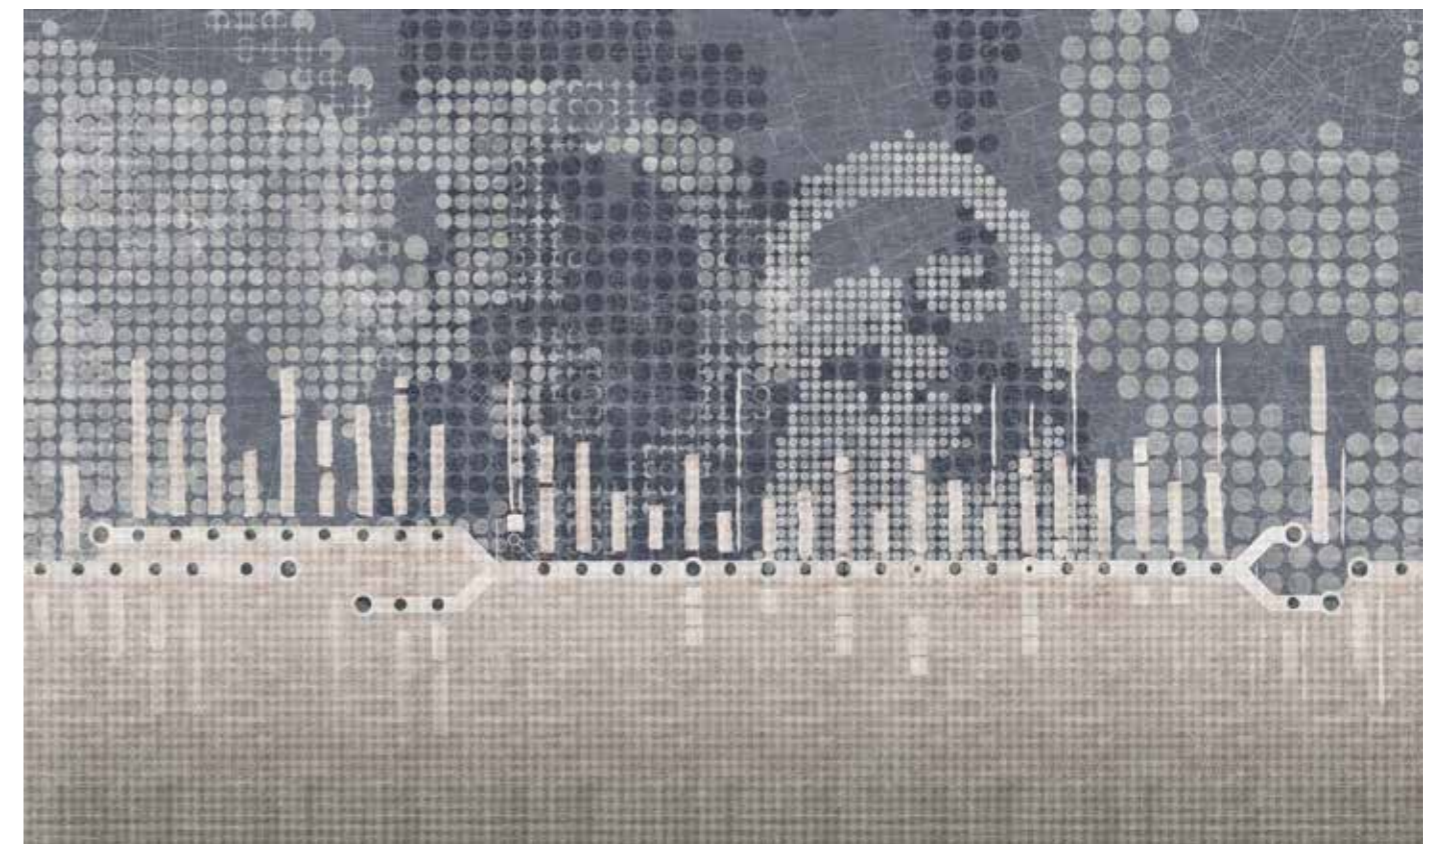

78442-8 (Denim Stone Washed)

78442-9 (Denim Backside)