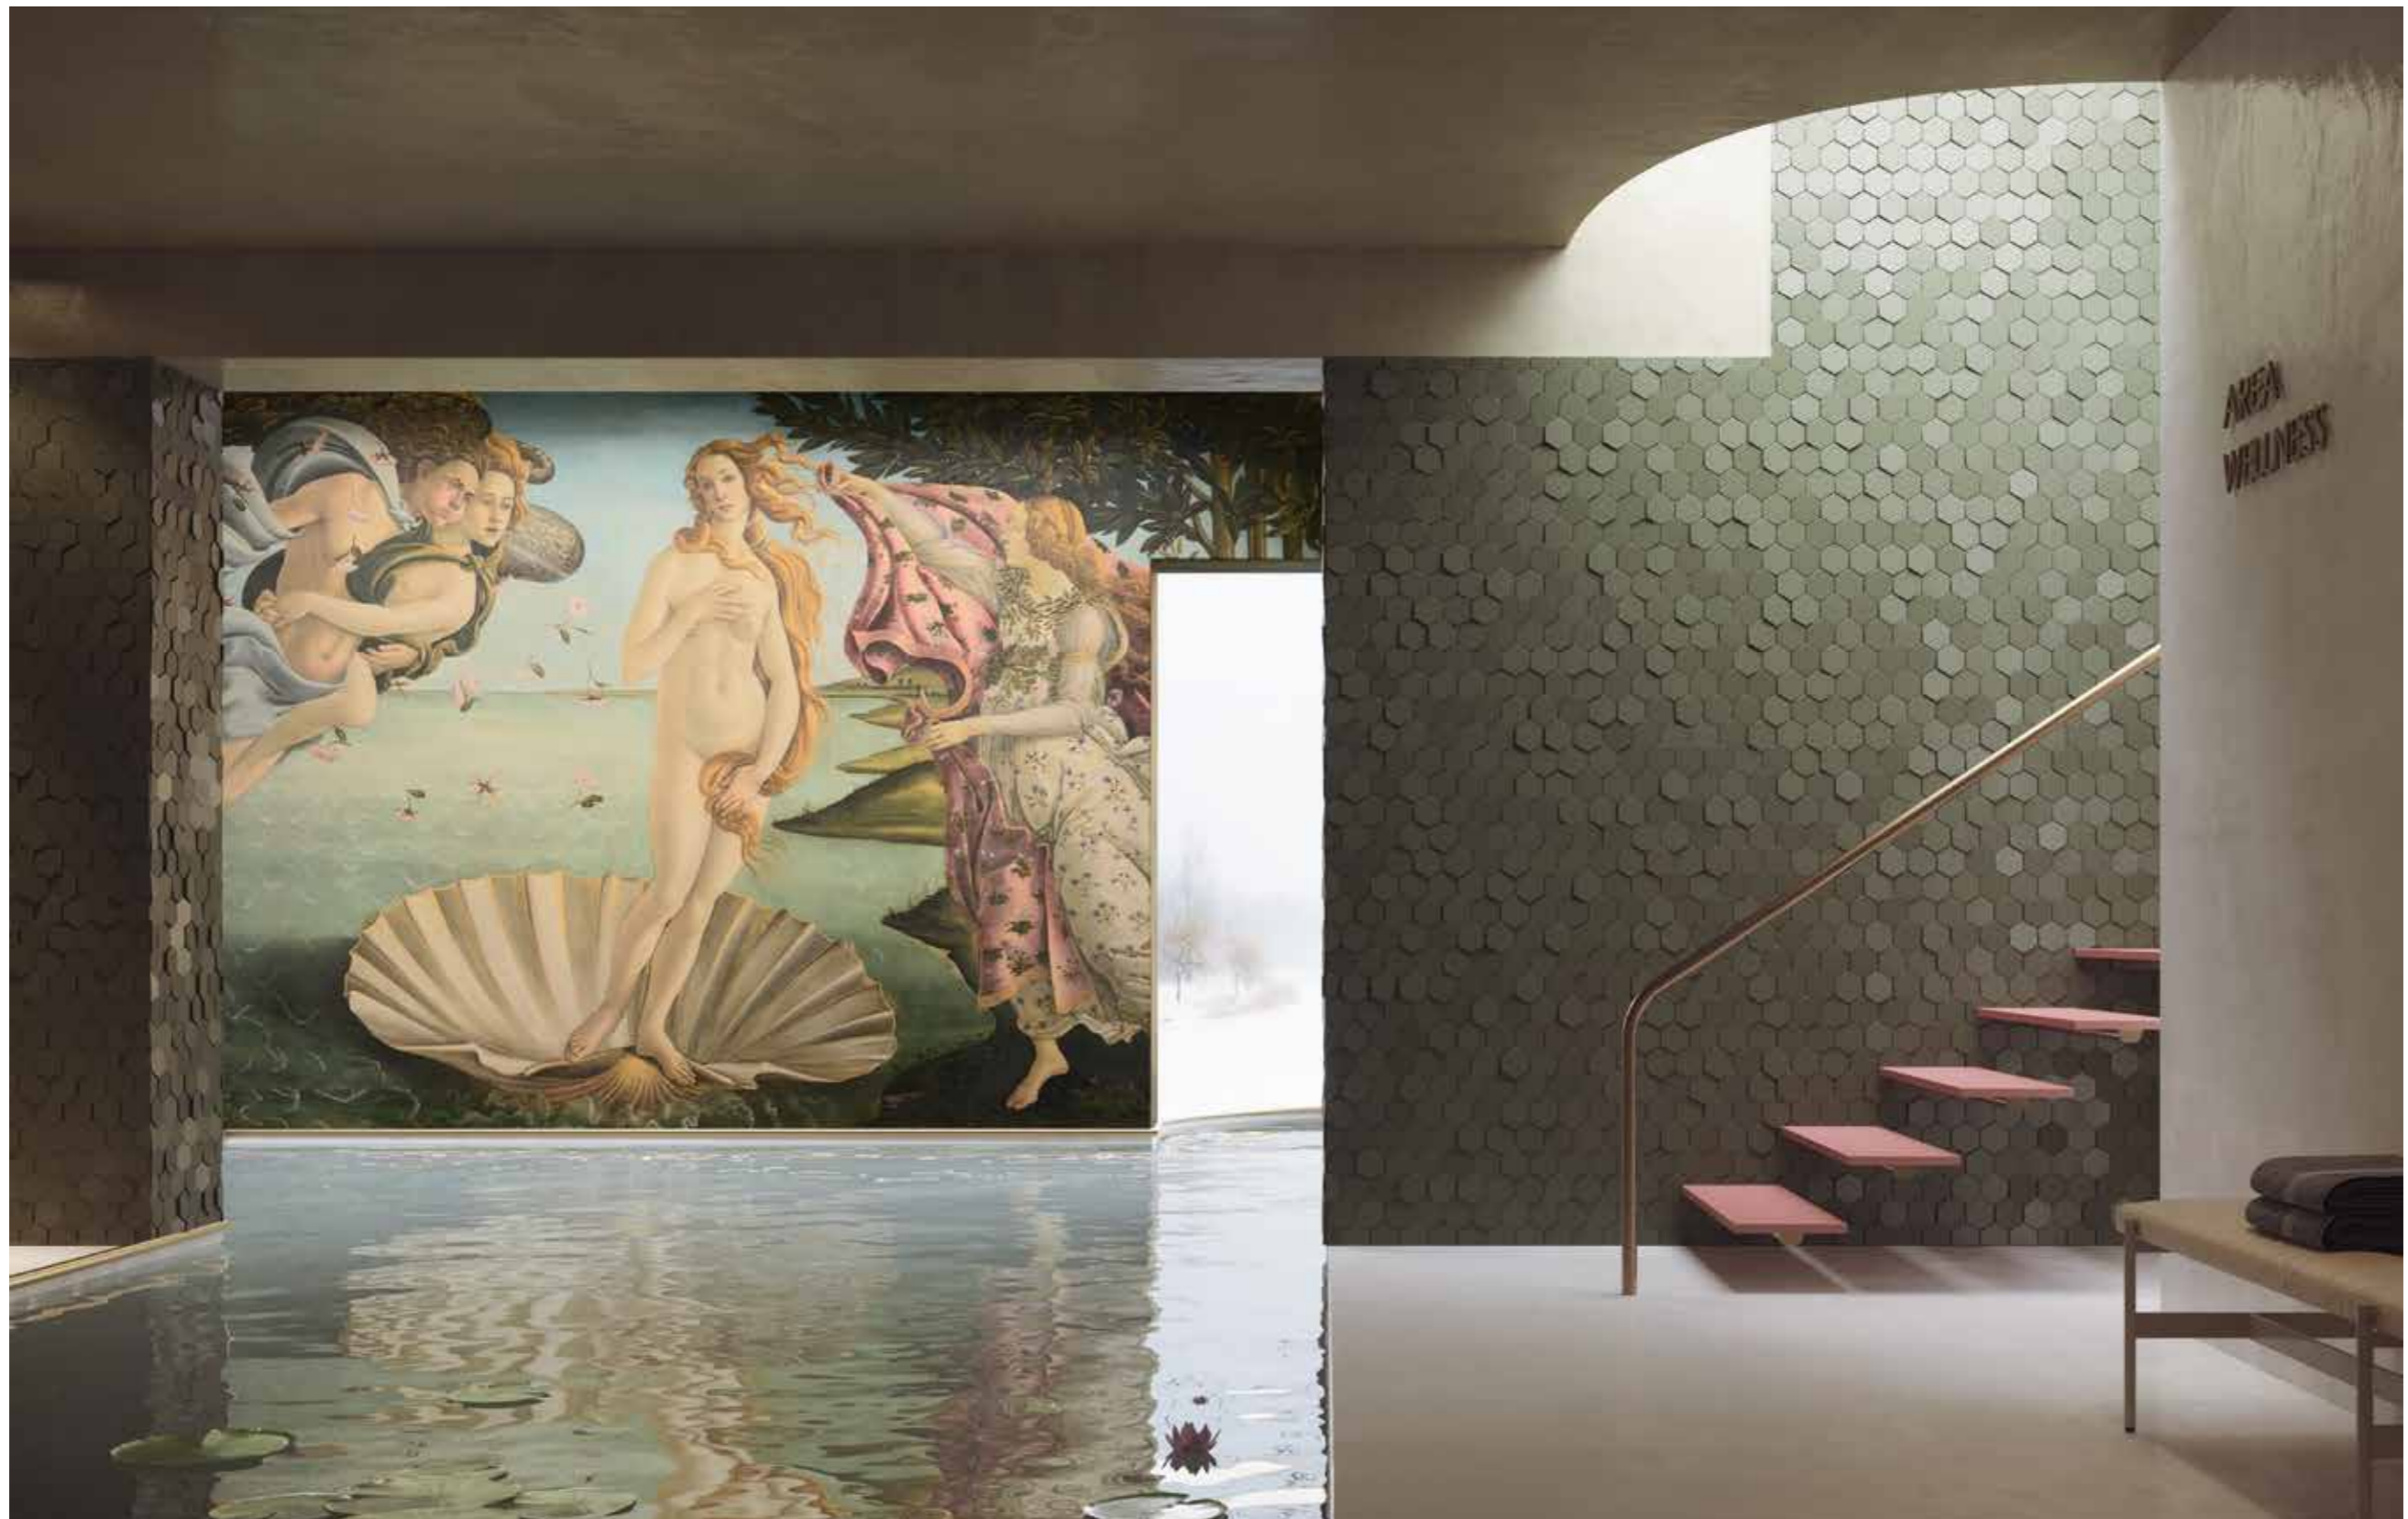

BOTTICELLI VENERE

Notice. The size of this graphic is completely customizable, following the specific characteristics of your own project.

74613-1

Nota.
Le dimensioni di questa grafica sono totalmente adattabili e personalizzabili in base alle esigenze del tuo progetto.

Nota.
Las dimensiones de este diseño se pueden completamente adaptar en función de las necesidades de tu proyecto.