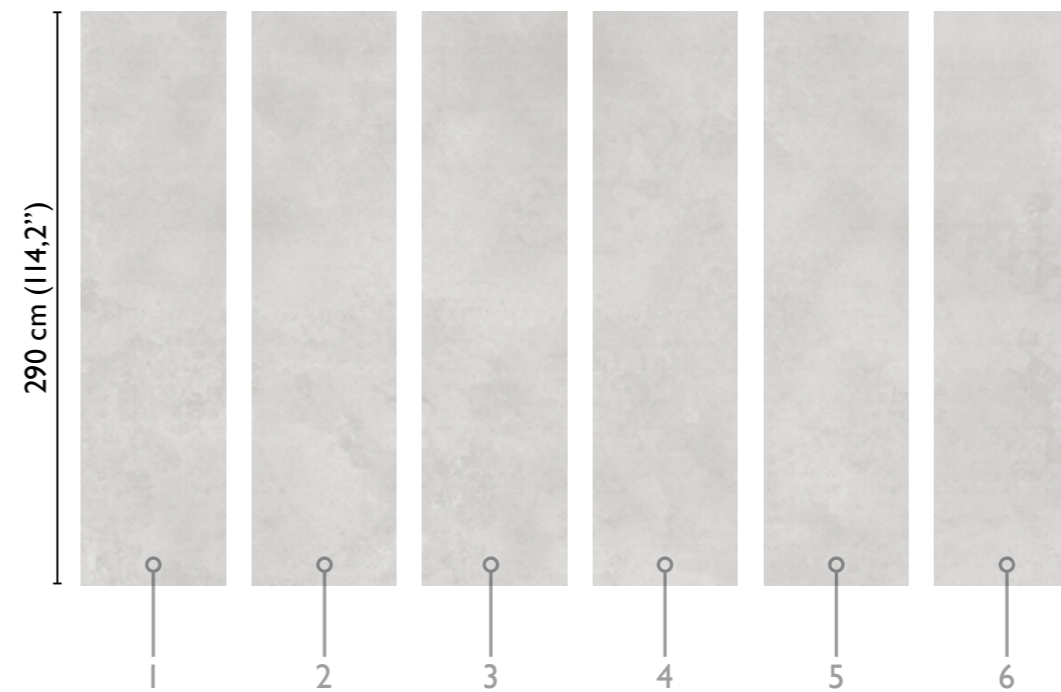

# Birdflower

NATURAL

STUCCO

CANVAS

total development

GREY 56417-2\_A

total development

GREY 56417-2\_B

available modules

SET I (A)

73 cm (28,7'')

available modules

SET I (B)

73 cm (28,7'')

beige 56417-I\_A/B

alternative colour