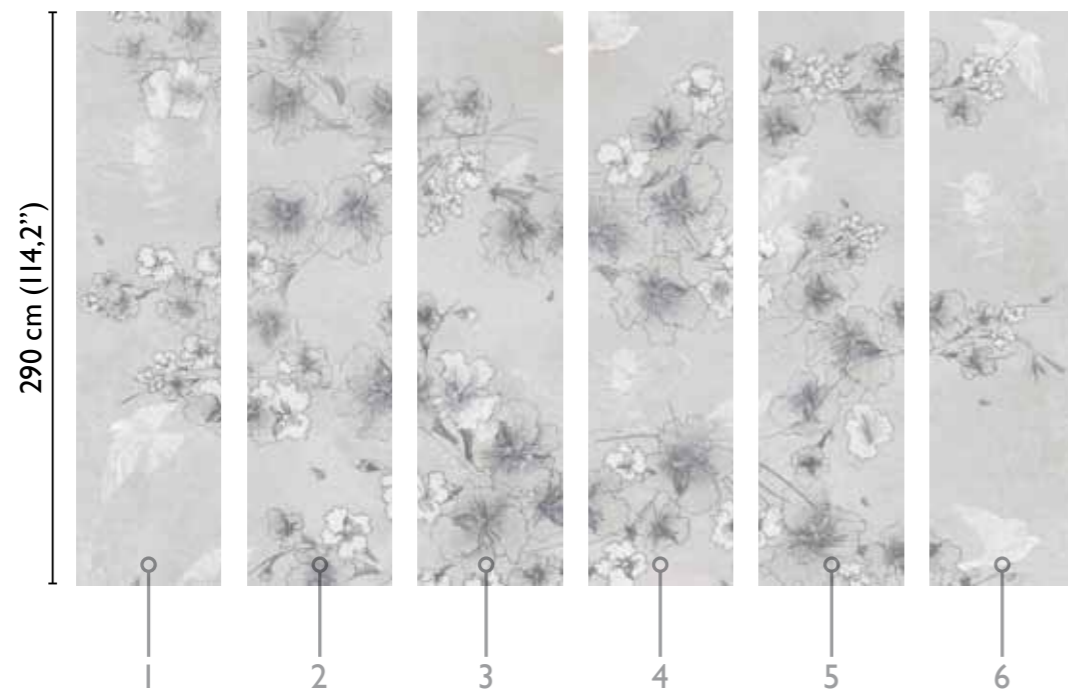

# Birdflower

NATURAL

STUCCO

CANVAS

total development

GREY 56417-2\_A

total development

GREY 56417-2\_B

available modules

SET I (A)

73 cm (28,7'')

available modules

SET I (B)

73 cm (28,7'')

beige 56417-I\_A/B

alternative colour