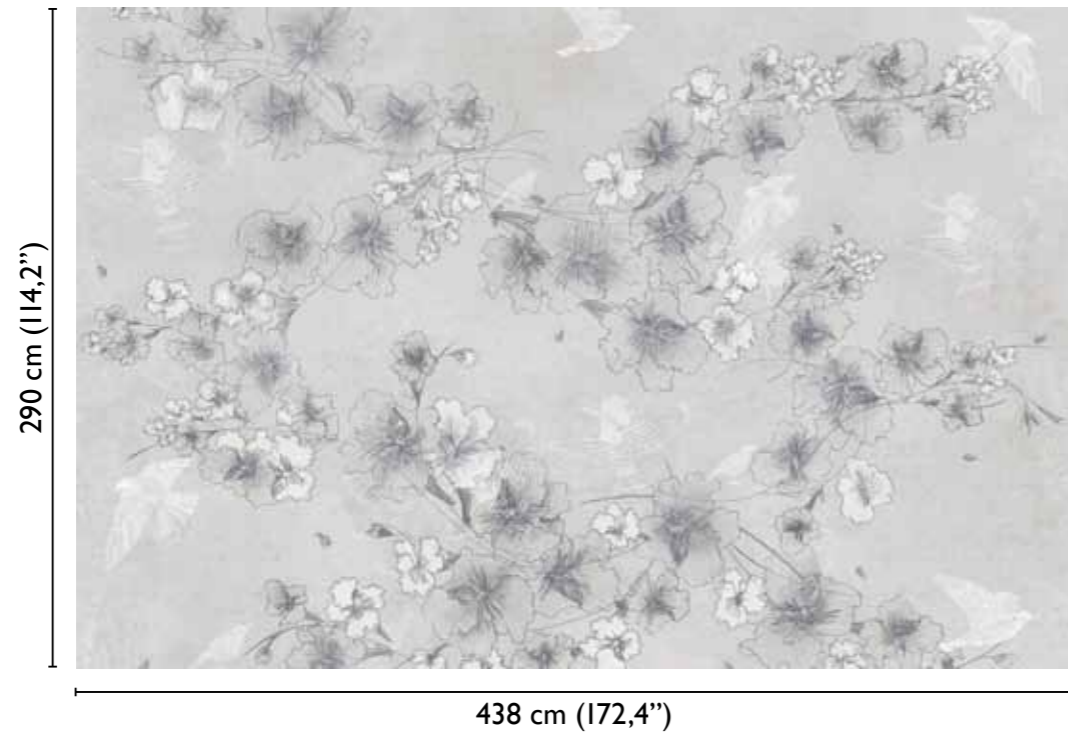

# Birdflower

NATURAL

STUCCO

CANVAS

total development

GREY 56417-2\_A

total development

GREY 56417-2\_B

available modules

SET I (A)

73 cm (28,7'')

available modules

SET I (B)

73 cm (28,7'')

beige 56417-I\_A/B

alternative colour