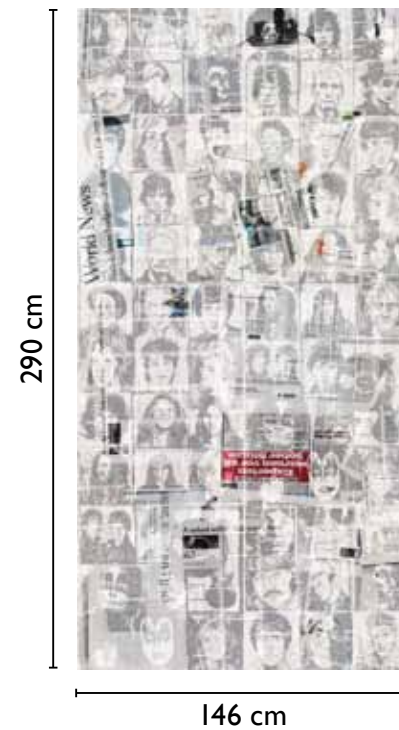

# Marco Fontana: Superstar

total development

WHITE 55152-1\_A

WHITE 55152-1\_B

available modules

SET 1 (A) SET 2 (A) SET 3 (A) SET 4 (A)

73 cm

SET 1 (B)

73 cm

NATURAL

**black & white** 55152-2\_A/B

alternative colour