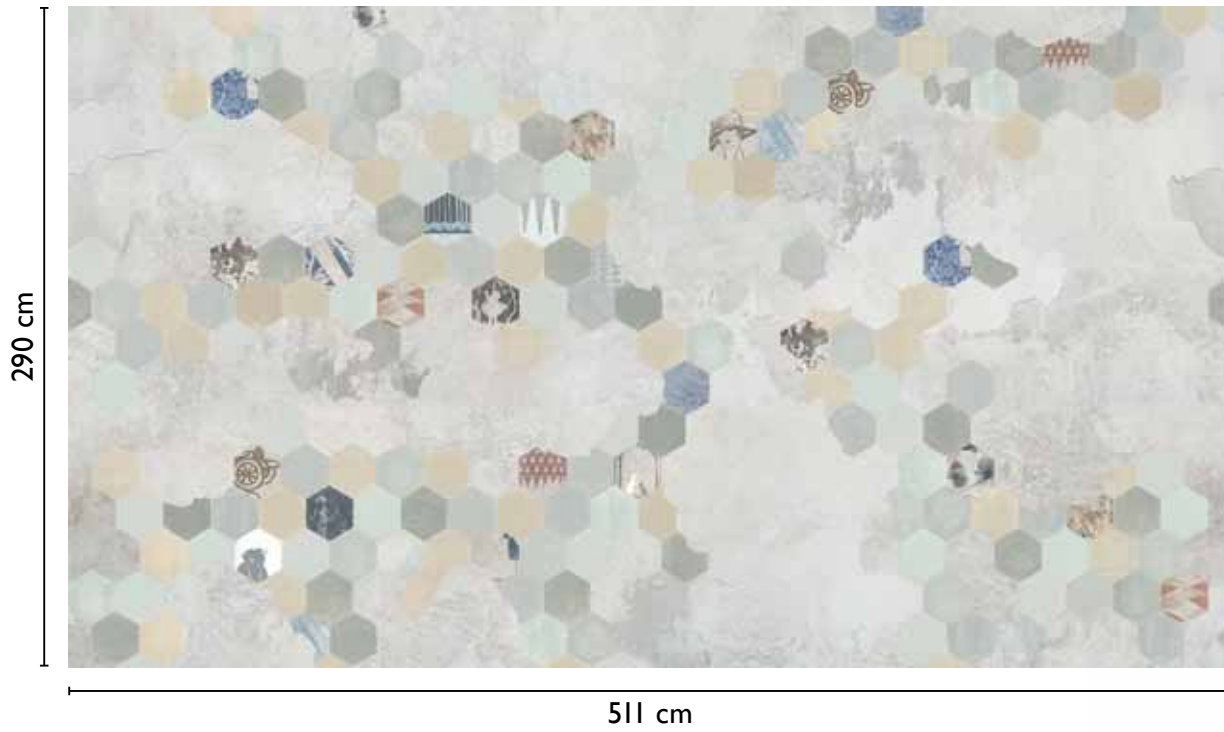

Timeless: Esagona

NATURAL

STUCCO

MIX CEMENT 53988-I

total development

available modules

SET I