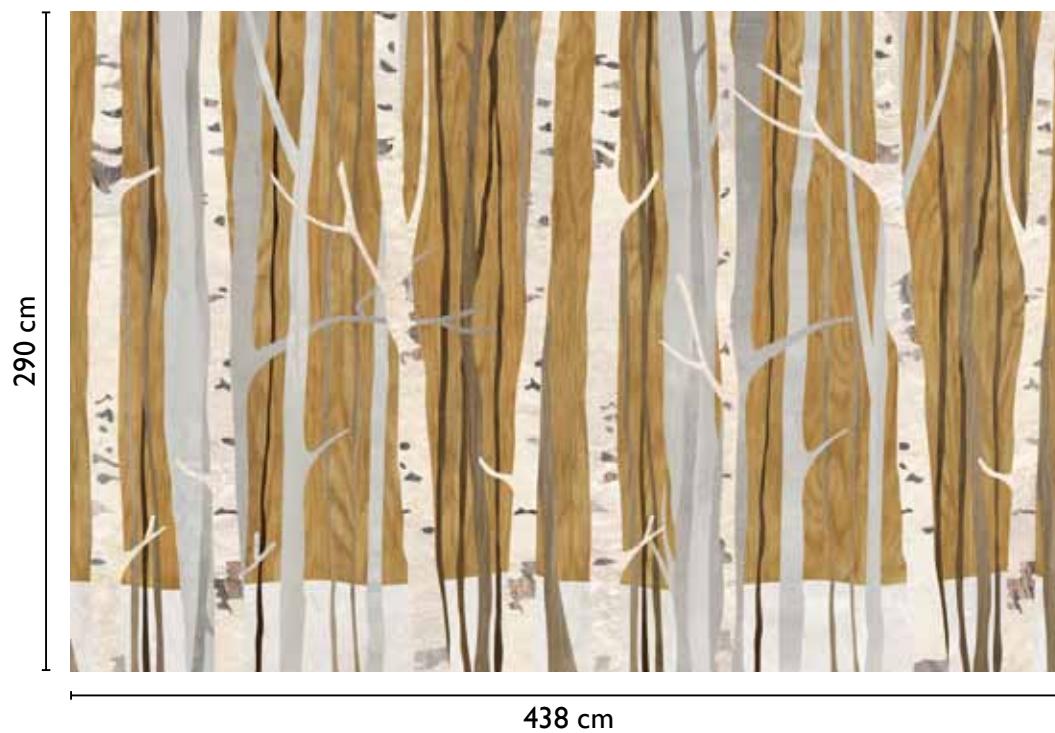

54347-1 **white**

alternative colours

54347-1 **acqua**

Zen: Alberi Infinity

total development

BROWN 54347-1

available modules