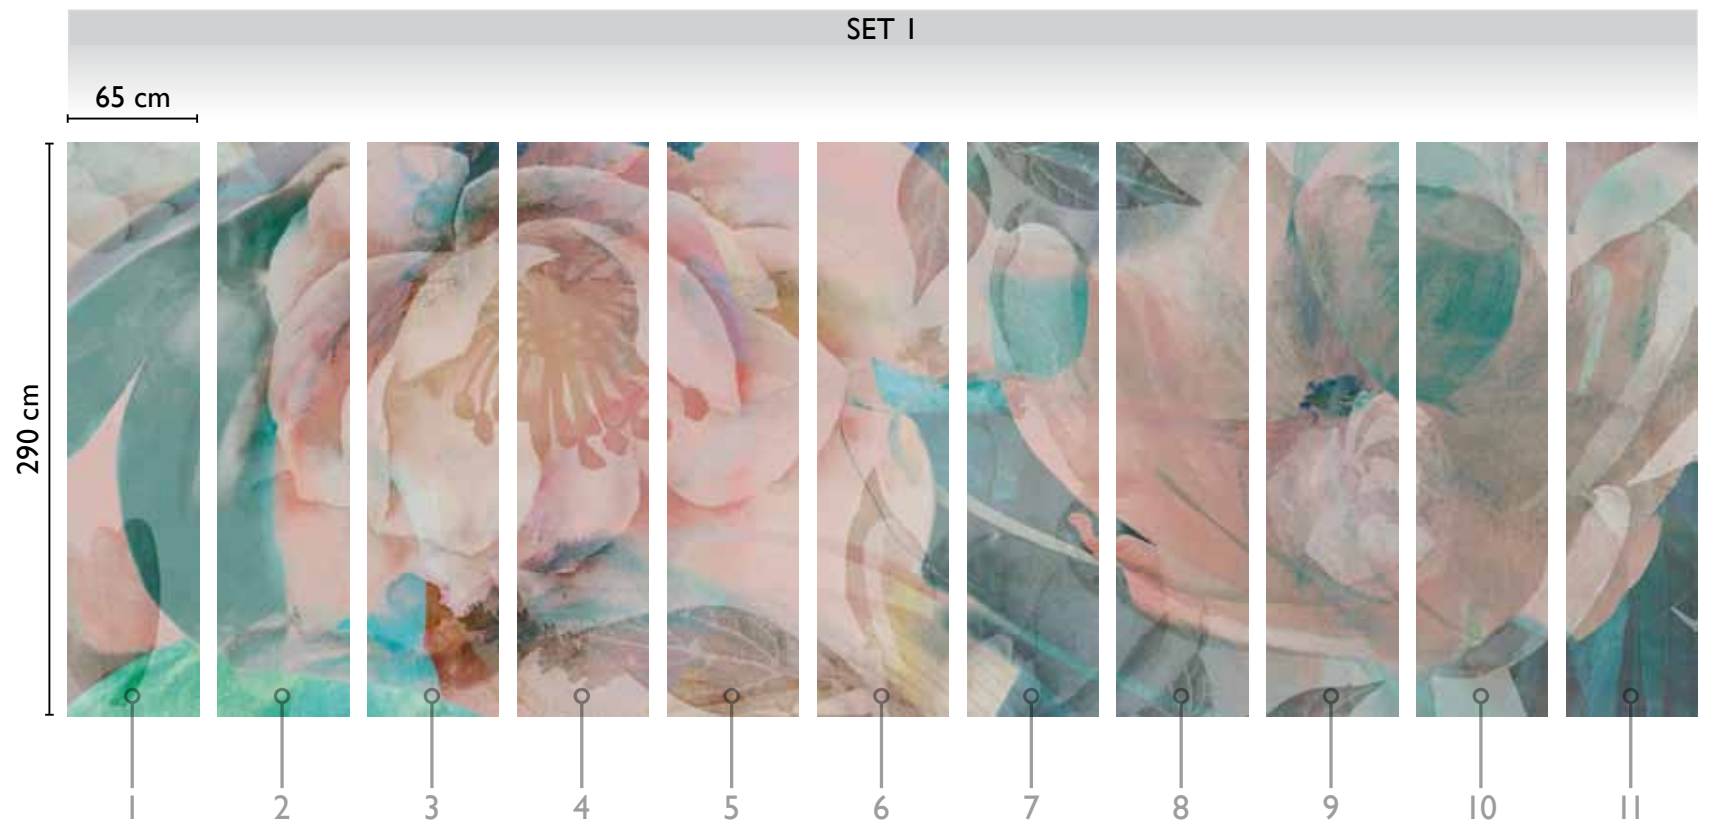

Blooming: Juliet Spring

total development on natural support

SPRING 54807-I

NATURAL

available modules on natural support

SET I

PRECIOUS

Blooming: Juliet Spring

total development on precious support

SPRING 54807-I

available modules on precious support

SET I

PRECIOUS

Blooming: Juliet Silver

total development on precious support

SILVER 54807-2

available modules on precious support

SET I

65 cm