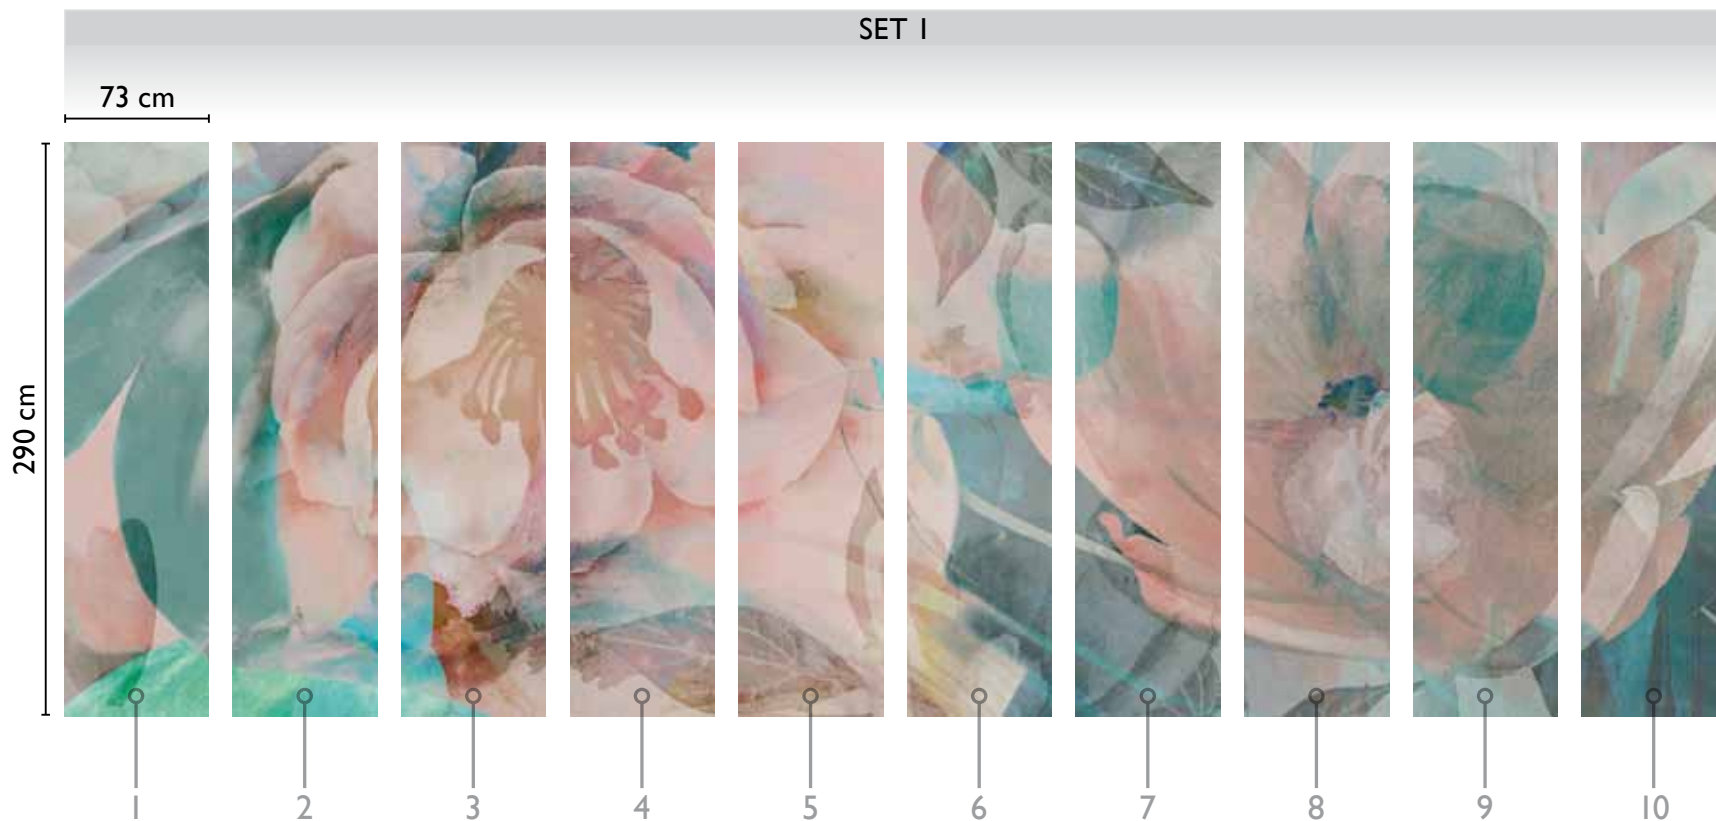

Blooming: Juliet Spring

total development on natural support

SPRING 54807-I

NATURAL

available modules on natural support

SET I

PRECIOUS

Blooming: Juliet Spring

total development on precious support

SPRING 54807-I

available modules on precious support

SET I

PRECIOUS

Blooming: Juliet Silver

total development on precious support

SILVER 54807-2

available modules on precious support

SET I

65 cm