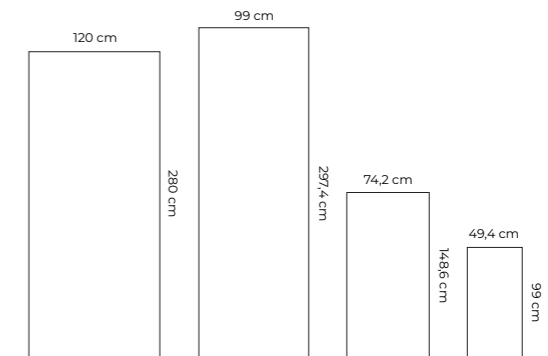

BZ060550
FROM 1 E / TO 3 E
BURGUNDY

BZ060550
FROM 1 F / TO 3 F
GREEN AMAZZONIA

BZ060550
FROM 1 G TO 3 G
BLUE OCEANIC

AVAILABLE SIZES

120x280 cm	99x297,4 cm	74,2x148,6 cm	49,4x99 cm
48"x110"	40"x118"	30"x60"	20"x40"