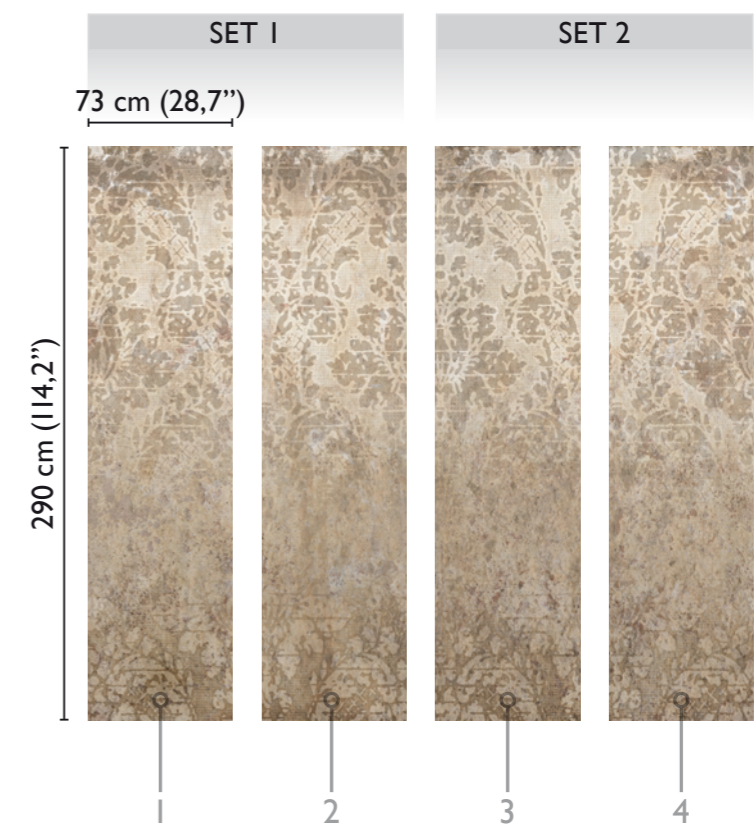

# Macramé modules

total development

WALNUT 53827-1

available modules

per ogni tipo di supporto utilizzato.

\* Notice

Please note that the width of the modules (rolls) may change on the basis of the support used. In these examples the module used is the "Natural" one.