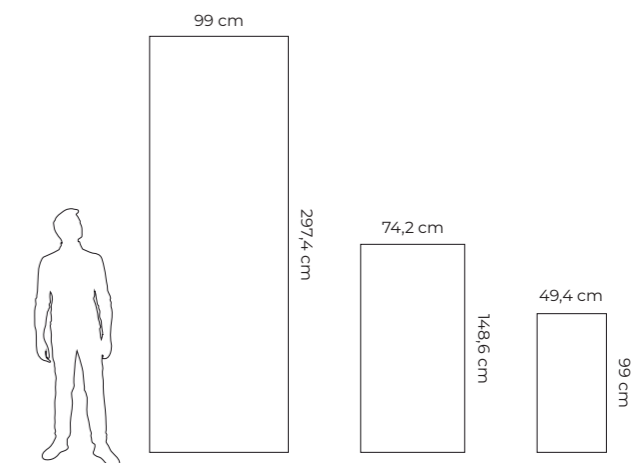

Consigliato per finitura 3D • Recommended for 3D finish. • Recomendado para acabado 3D. • Empfohlen für 3D Oberflächen.

I colori rappresentati in questo visual sono indicativi.
La rappresentazione a video e il prodotto reale possono essere leggermente differenti.

Colors in this visual preview are only indicative.
Rendering reproduction and real product could be slightly different.

Los colores reproducidos en esta presentación son orientativos.
La representación en video y el producto real pueden presentar ligeras diferencias.

Die in dieser Visualisierung dargestellten Farben sind Richtwerte.
In der Videodarstellung und Bemusterung könnten die Farben des Produktes geringfügig abweichen.