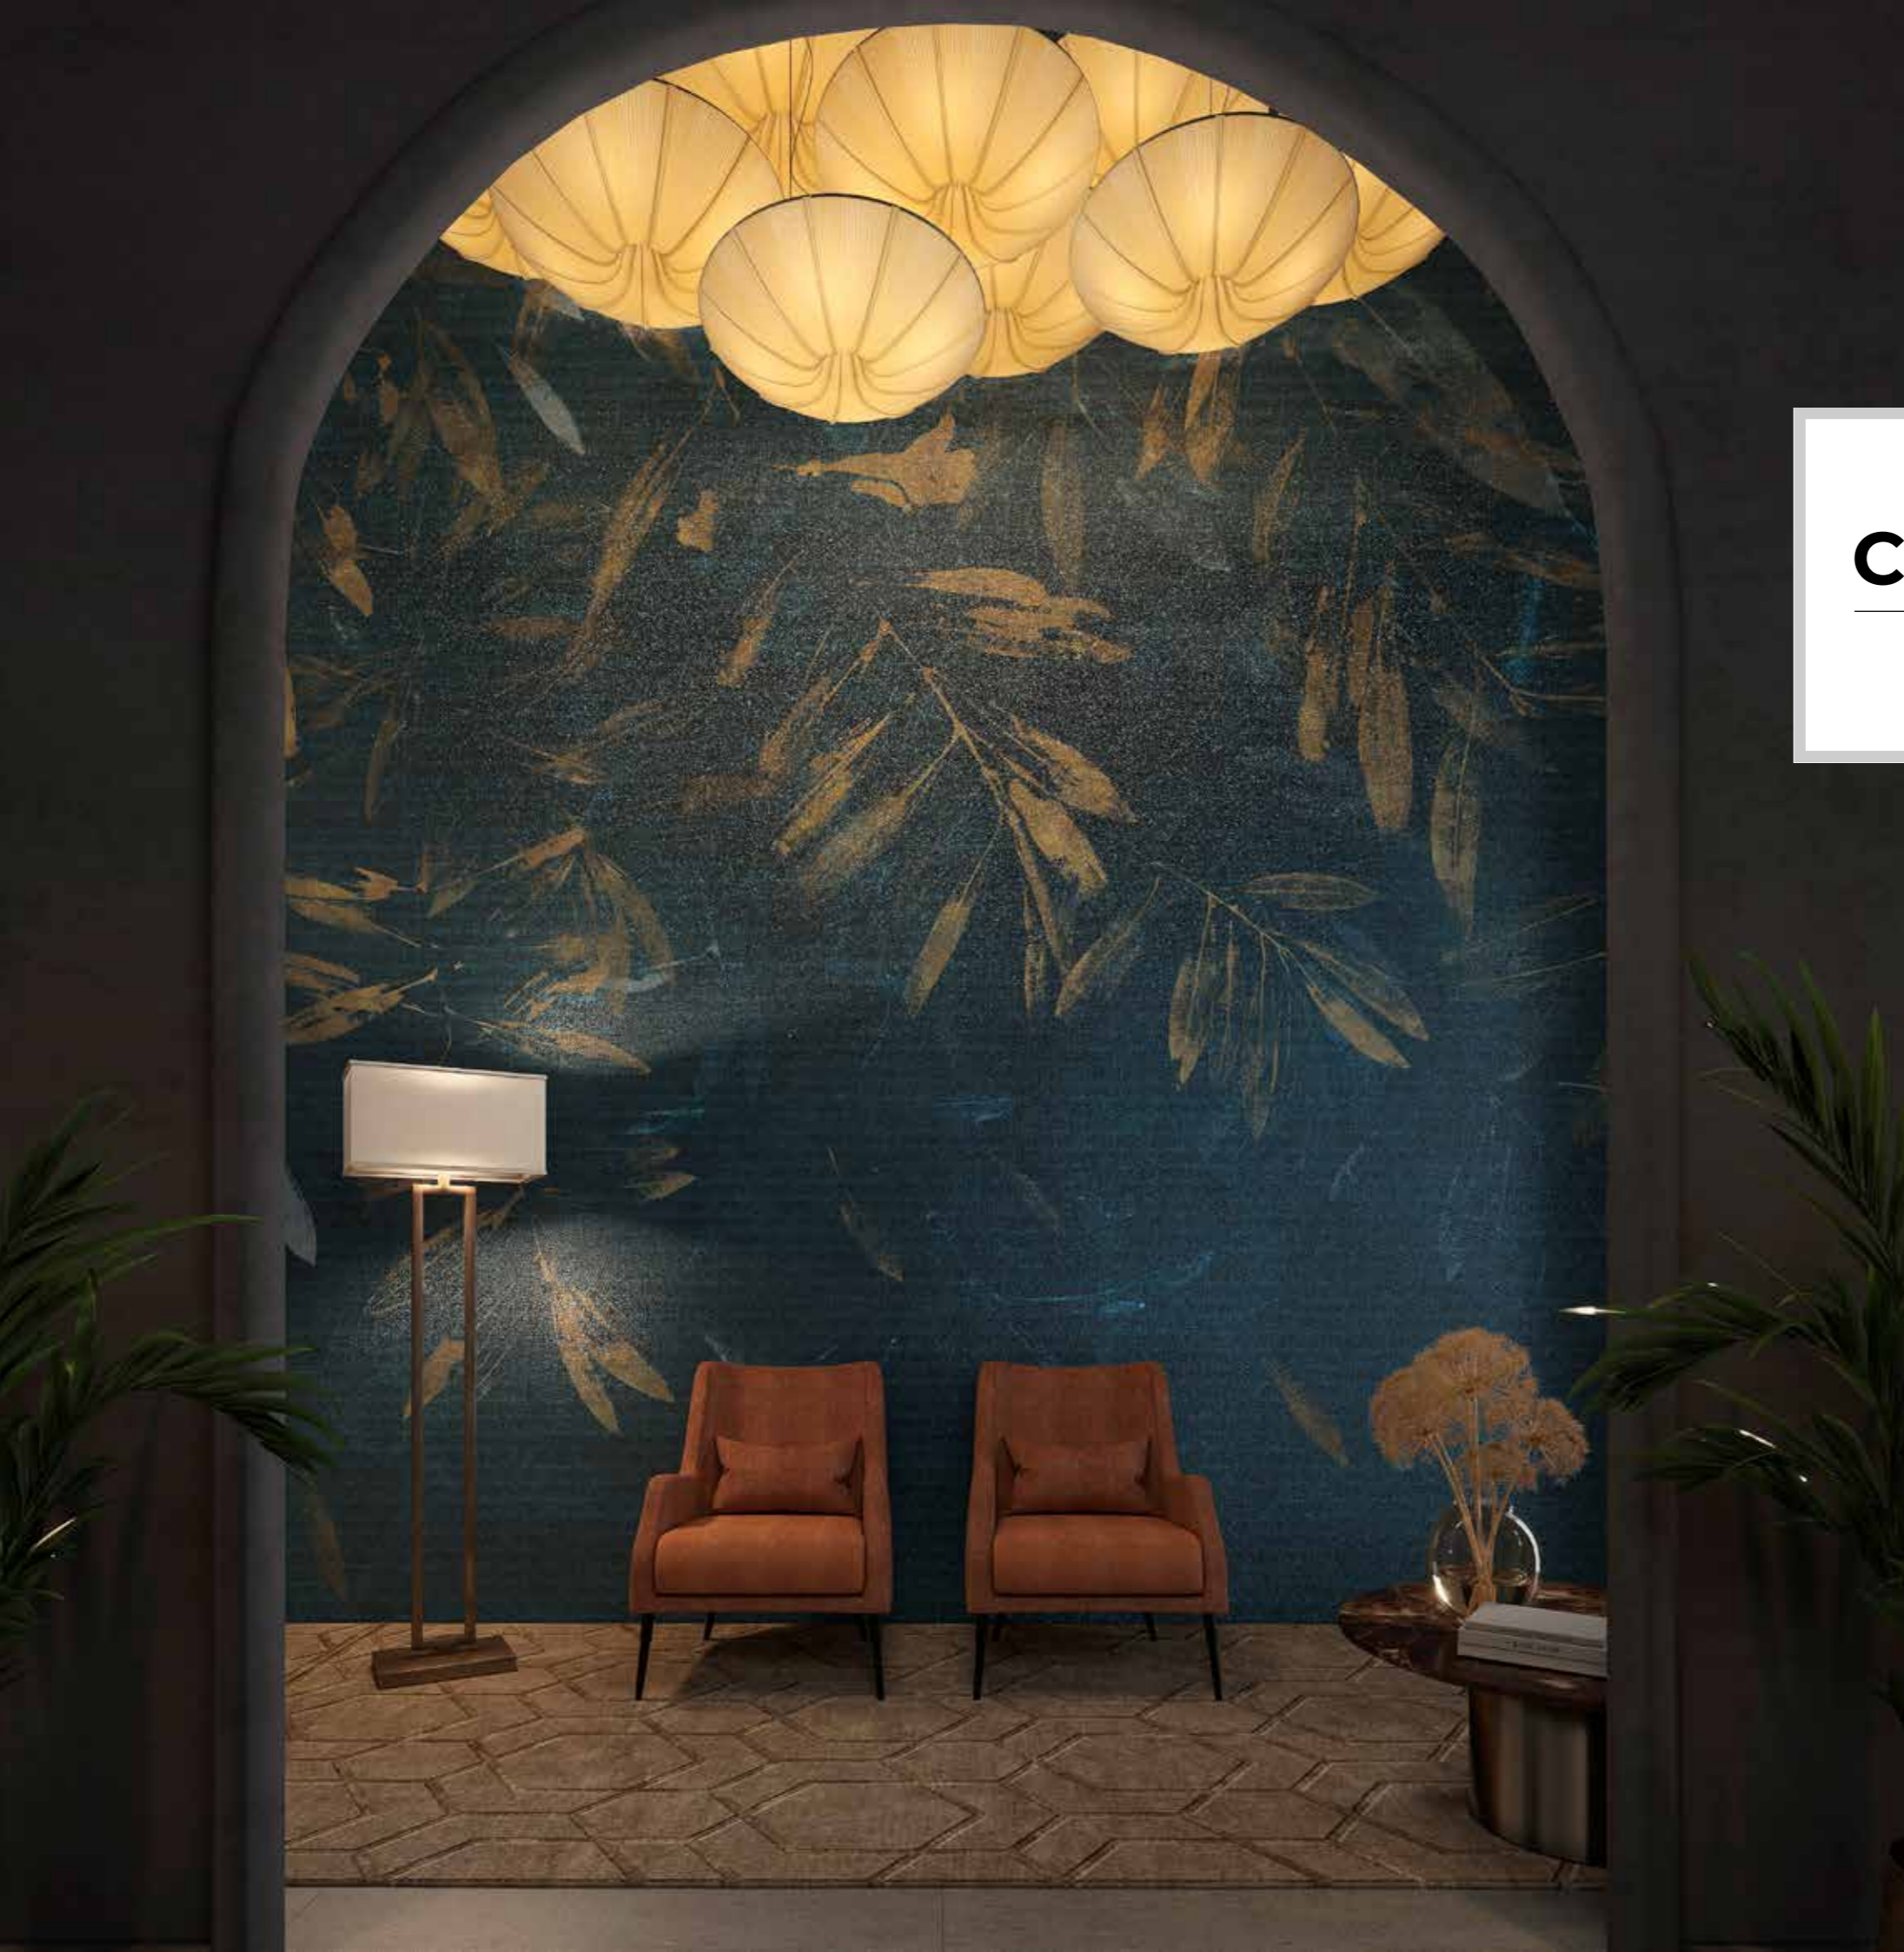

METAL
WALLPAPER

CLAIRE DE LUNE

WALLPAPER COLLECTION

CLAIRE DE LUNE

Notice. The size of this graphic is completely customizable, following the specific characteristics of your own project.

80686-1 (Blue)

80696-2 (Light)