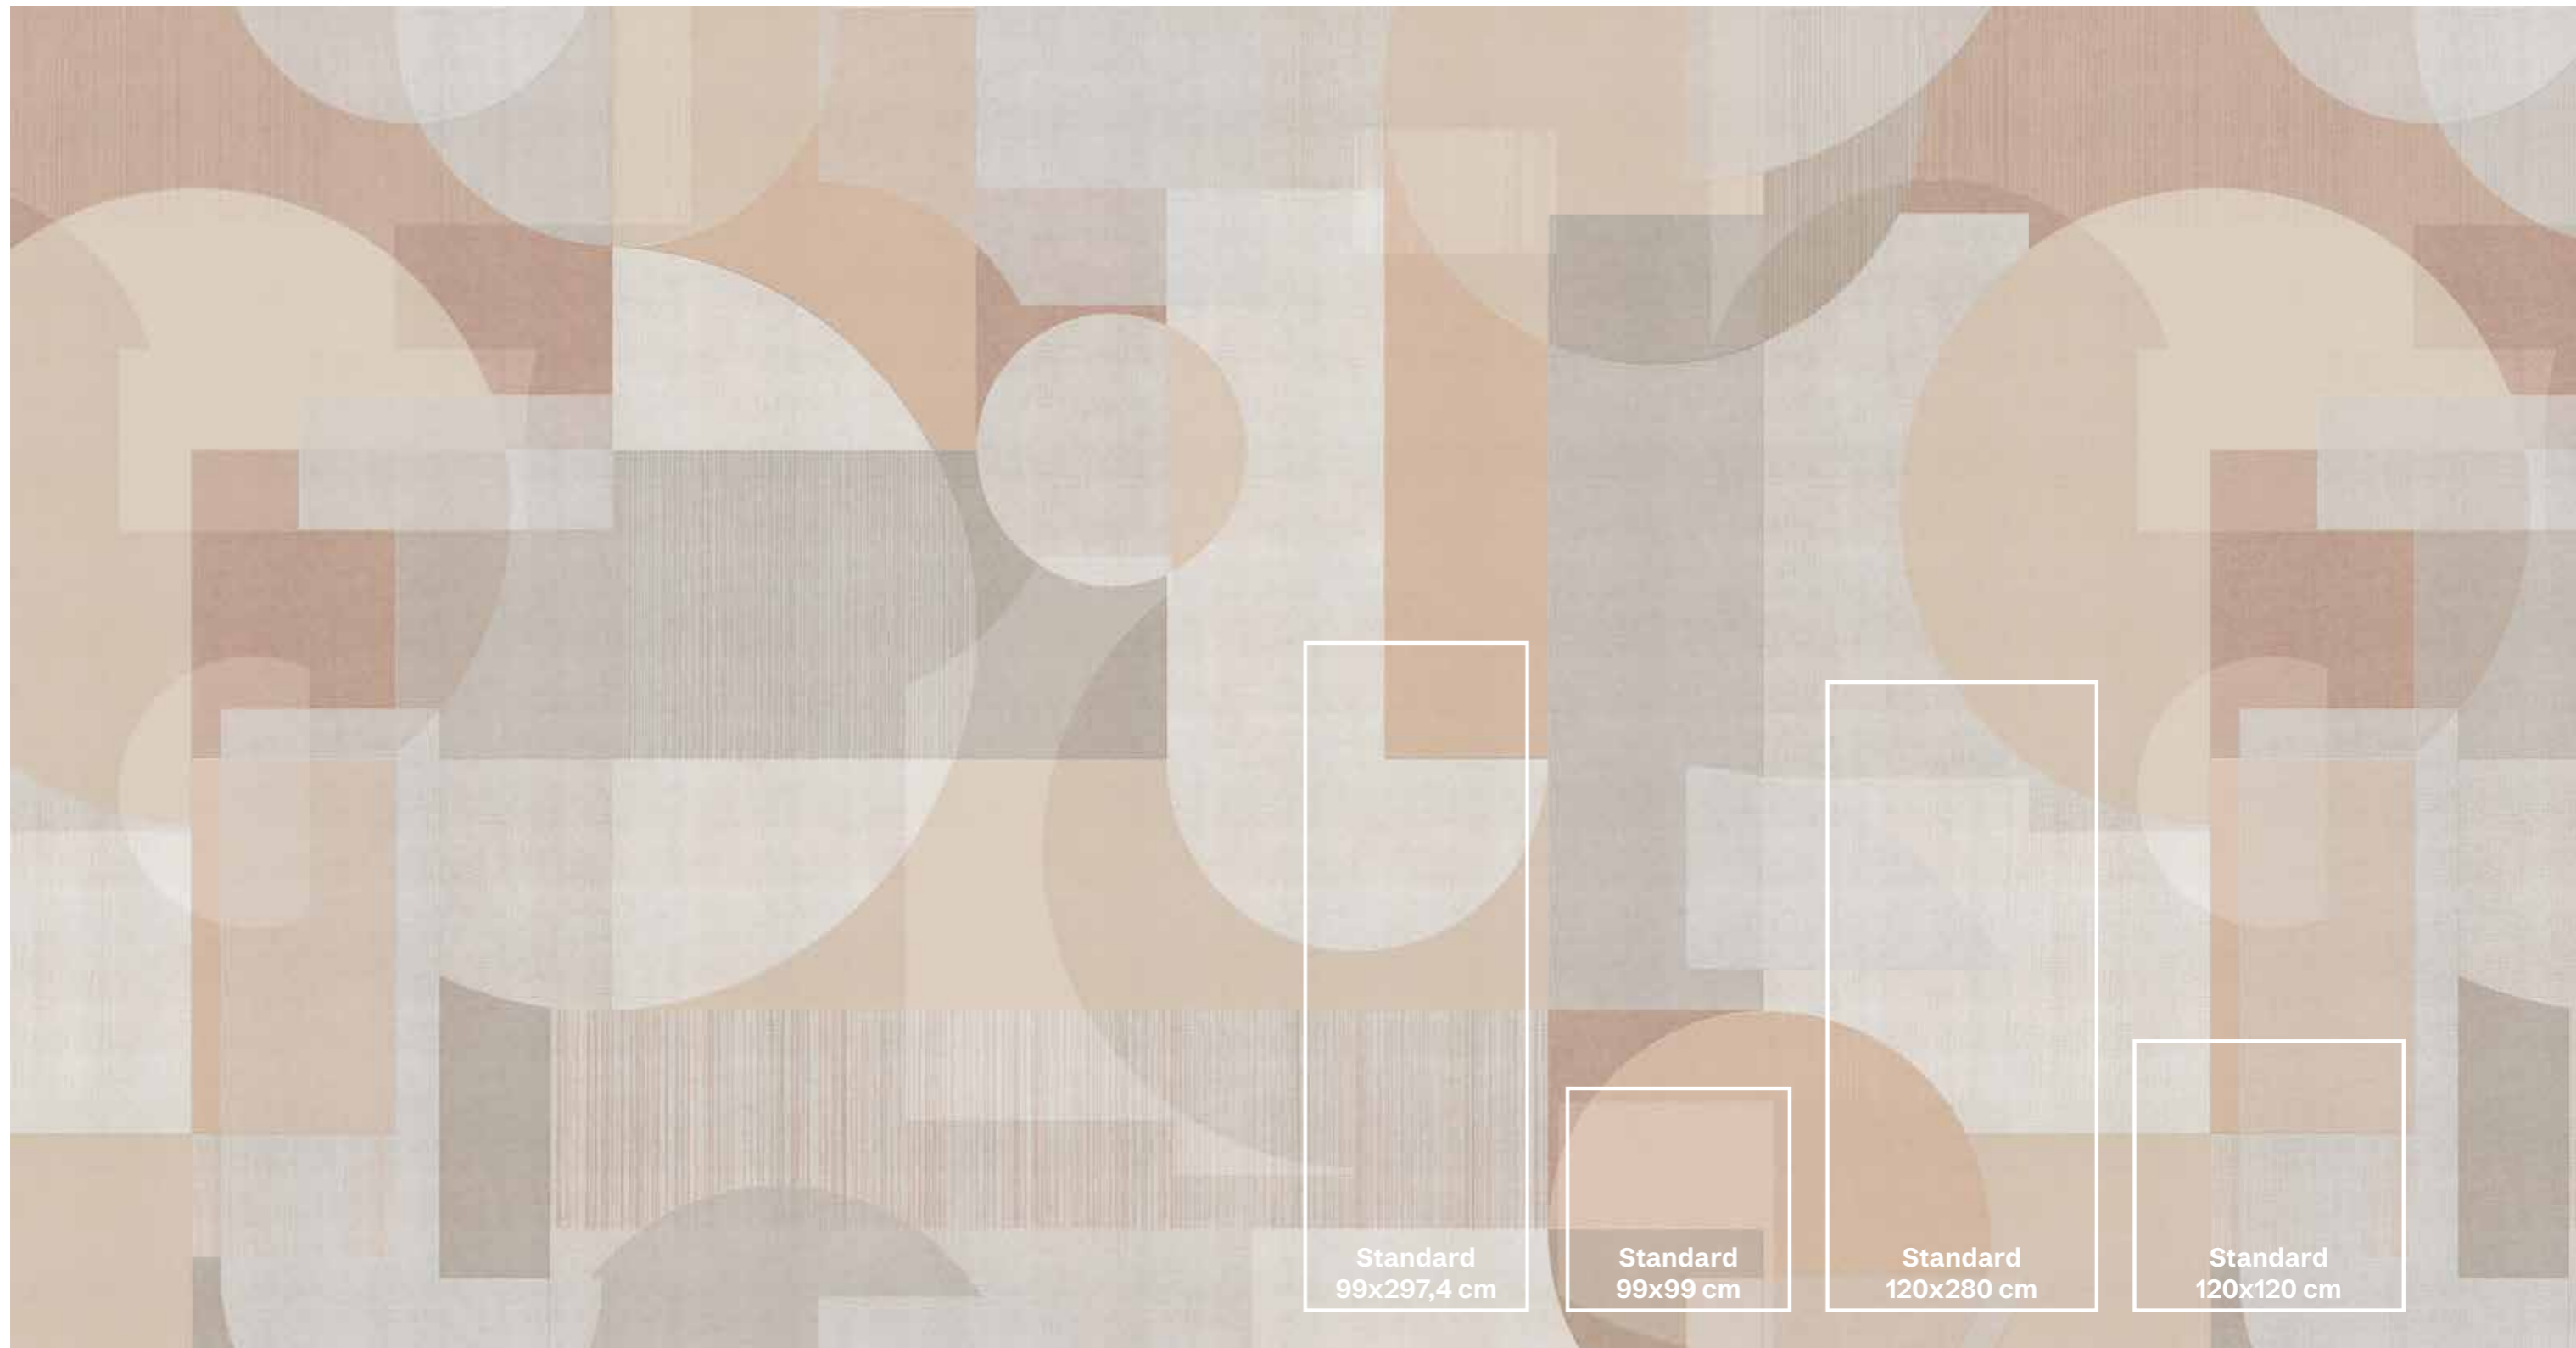

Cindy Floor

Notice. The size of this graphic is completely customizable, following the specific characteristics of your own project.

82427-5 - CINDY FLOOR (continuous graphic 6x4 m - 24 m²)

The full layout allows for both standard slabs and tailor-made formats upon request.

Bemerkung.
Die Abmaße dieser Grafik können den Anforderungen Ihres Projekts vollständig angepasst und personalisiert werden.

I colori rappresentati in questo visual sono indicativi.
La rappresentazione a video e il prodotto reale possono essere leggermente differenti.