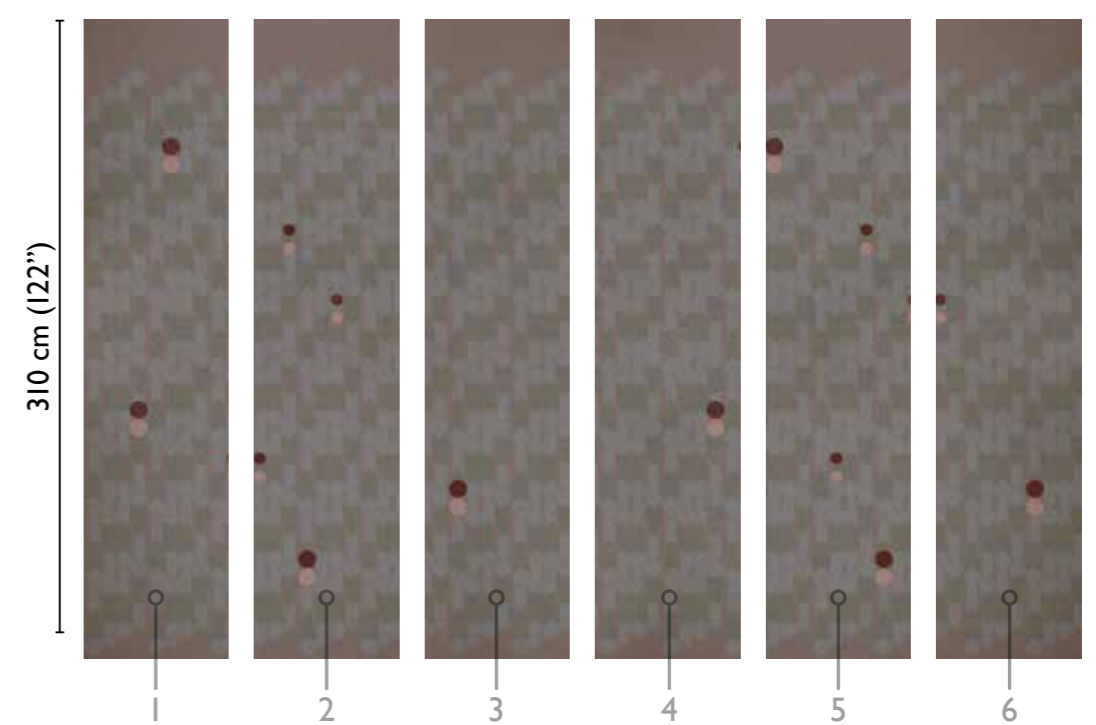

* Notice
Please note that the width of the modules (rolls) may change on the basis of the support used.
In these examples the module used is the "Fabric" one.

colours

cola 70872-2 A

ginger 70872-2 B

lime 70872-2 C

design detail

Up Studio: Hideout 2

total development

COLA 70872-2 A

available modules

* Nota
la larghezza dei moduli (rotoli) cambia a seconda del tipo di supporto utilizzato.
In questi esempi il modulo è quello del supporto Fabric.

* Notice
Please note that the width of the modules (rolls) may change on the basis of the support used.
In these examples the module used is the "Fabric" one.