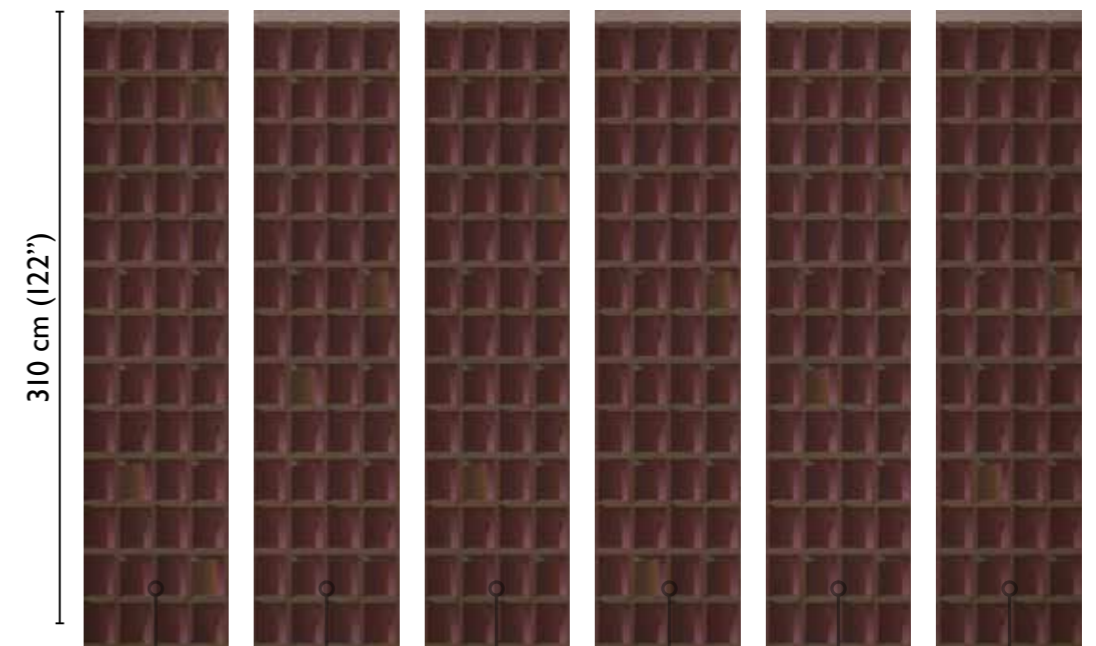

Up Studio: Hideout
70872-1/2

colours

purple 70872-I A

emerald 70872-I B

olive 70872-I C

design detail

Up Studio: Hideout 1

total development

PURPLE 70872-I A

310 cm (122")

420 cm (165,4")

available modules

70 cm (27,5")

310 cm (122")

1 2 3 4 5 6

* Nota
la larghezza dei moduli (rotoli) cambia a seconda del tipo di supporto utilizzato.
In questi esempi il modulo è quello del supporto Fabric.

* Notice
Please note that the width of the modules (rolls) may change on the basis of the support used.
In these examples the module used is the "Fabric" one.

colours

cola 70872-2 A

ginger 70872-2 B

lime 70872-2 C

* Notice
Please note that the width of the modules (rolls) may change on the basis of the support used.
In these examples the module used is the "Fabric" one.